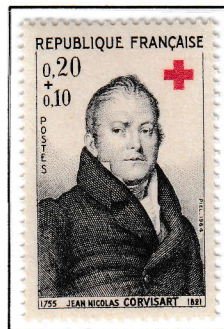

# Red Cross

France

12 December 1965. Red Cross Fund. Paintings by Renoir. "Le Bebe la Cuiller", "Coco Ecrivain"  
(portrait of Renoir's small son writing)

1961 Red Cross Fund

"It is so Sweet in Love" "The Blind leading the Blind"  
(Wood carvings from Rouault's "Miserere")

1962 Red Cross Fund

"Rosalie Fragonard"  
(After Fragonard)

"Child as Pierrot"  
(After Fragonard)

1963 Red Cross Fund

"Child with Grapes"  
(Angers)

"The Piper" (Manet)

1963 Red Cross Fund

J.N. Corvisart  
(Physician)